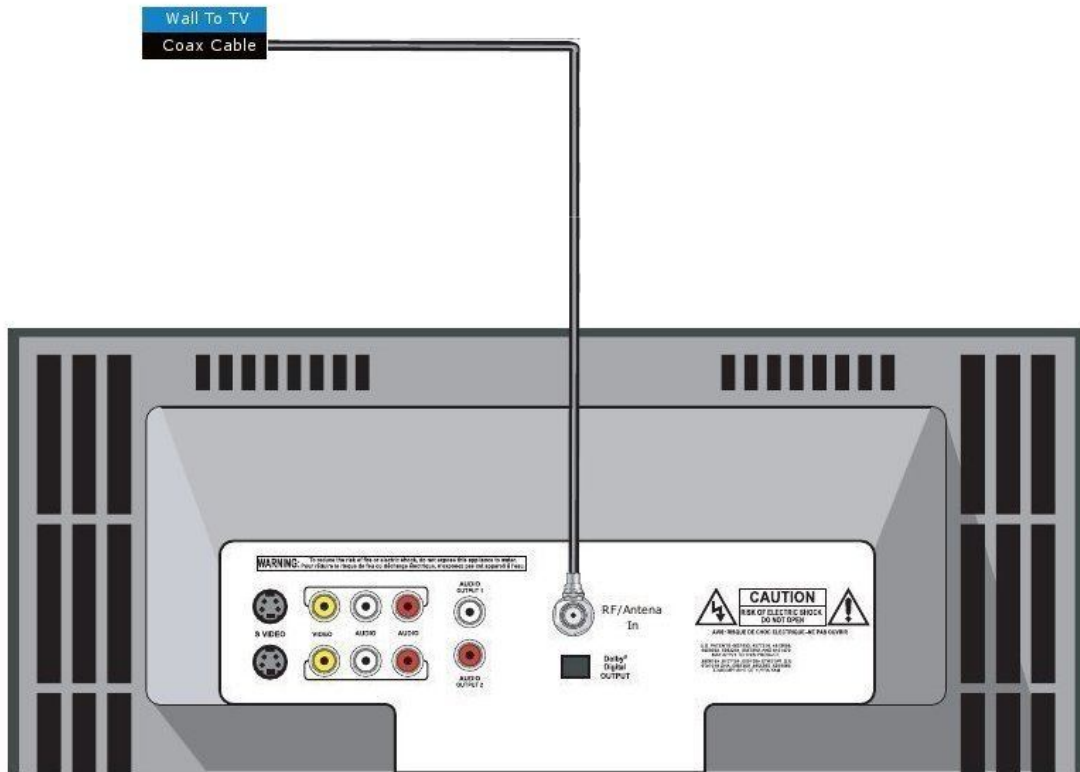

Ygnition

Basic/Premium Cable Connection

If you are having trouble or need further assistance, please call (866) 876-3278